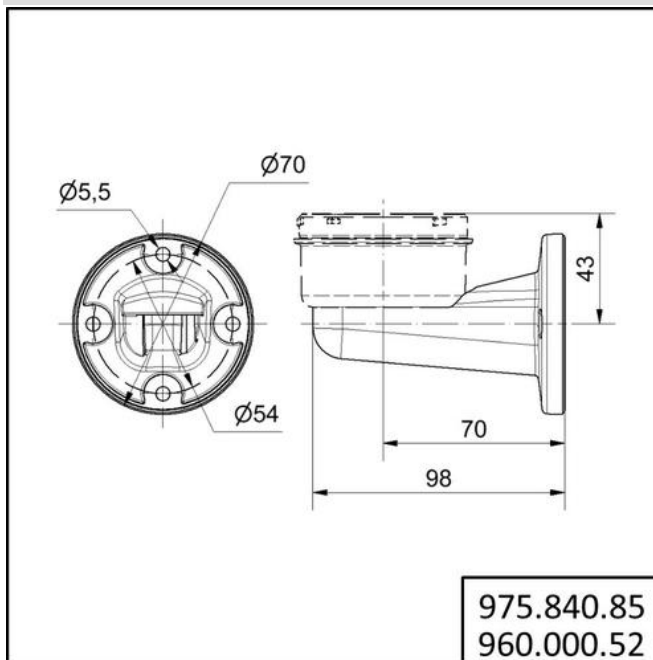

DRAWING

! For additional installation and mounting information, refer to the appropriate user guide at www.werma.com. This printed copy is for information only and is subject to alteration.